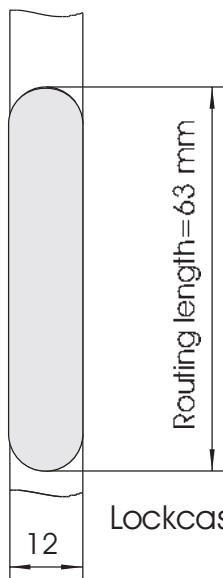

# Inline Espagnolettes

Lockcase Routing Detail

Align the center of the mushroom with the location mark on the striker when the espagnolette is in the locked position