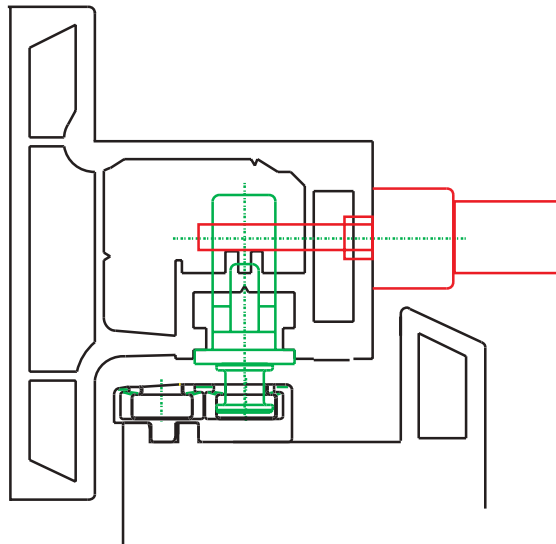

# Inline Espagnolettes

Lockcase Routing Detail

Align the center of the mushroom with the location mark on the striker when the espagnolette is in the locked position