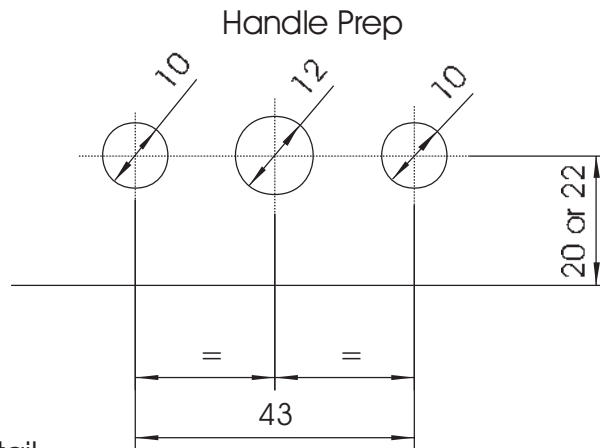

# Inline Espagnolettes

Lockcase Routing Detail

Align the center of the mushroom with the location mark on the striker when the espagnolette is in the locked position