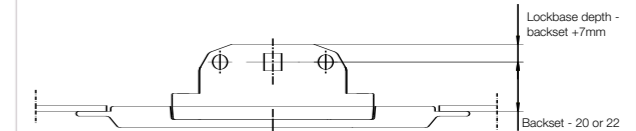

1 shootbolt strike per extension. 1 mushroom strike per cam.

Size capacity

320 - 1400mm sash rebate size
250mm extension available
400 to 600mm extension available

Manufactured from

Mild steel

Finish

Silver Chromate
Tricoat (high corrosion resistance) also available

Recommended screws

Espagnolette/Shootbolt - 4mm/No.8 countersunk head
Handle fitting - M5 Machine Screw or suitable alternative
For Tricoat finish ensure Tricoat screws are used

Performance

(Full test details available on request) Conforms to BS644, BS4873 and BS 7412:2002 corrosion resistance, tested in accordance with BS EN 1670:1998

When ordering please specify:

1. Espagnolette type
2. Sash rebate size
3. Backset size
4. Cam size
5. Profile name and number

More information

enquiries@titon.co.uk / 01206 713801

Lockcase Dimensions

End Detail