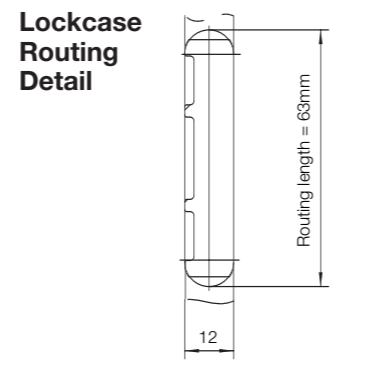

extensions with two backsets and three cam heights. The Maco Shootbolt Espagnolette is compatible with all standard espag handles with 43mm fixing centres with a 7mm square spindle and is capable of achieving BS7950.

Features and Benefits

- **Designed to give greater security in line with BS 7950 and Secured By Design**
- **Suitable for use on windows with a 16mm eurogroove**
- **Integral shootbolts with selectable 10 or 13mm bolt throw**
- **Interlocking keeps for improved strength**
- **Suitable for sash rebate sizes from 320mm to 1400mm**
- **Fitting extension pieces will enable larger sash rebate sizes**
- **20 or 22mm backset versions available**
- **7.7, 9 or 10.5mm mushroom cam heights**
- **Can be used to offer a low handle height on sash for limited access situations**
- **Blanking plug available to remove night-vent position on keep**
- **Adjustable compression via mushroom headed cams**
- **Keeps / striker plates are profile related, please phone for suitability**

Details

Lockbox	Backset	Mushrooms Cams	Product Code		
MK I	20	0	MA11262SC		
MK I	22	0	MA11263SC		
Shootbolt Extensions	Size	Mushrooms Cams	7.7mm Cams	9mm Cams	10.5mm Cams
PVCu					
320 - 400	GR 0	0	MA58177SC	MA58177SC	MA58177SC
401 - 800	GR 1	1	MA58160SC	MA58161SC	MA58157SC
801 - 1100	GR 2	2	MA58162SC	MA58163SC	MA58158SC
1101 - 1400	GR 3	2	MA58164SC	MA58165SC	MA58159SC
Timber					
320 - 400	GR 0	0	MA58170SC	MA58170SC	N/A
401 - 800	GR 1	1	MA58171SC	MA58174SC	N/A
801 - 1100	GR 2	2	MA58172SC	MA58175SC	N/A
1101 - 1400	GR 3	2	MA58173SC	MA58176SC	N/A
Extra Height Extensions					
PVCu & Timber					
250mm	-	1	MA11804SC	MA101530SC	N/A
400 - 600mm	-	1	MA102858SC	MA102859SC	N/A

1 shootbolt strike per extension. 1 mushroom strike per cam.

Size capacity

320 - 1400mm sash rebate size
250mm extension available
400 to 600mm extension available

Manufactured from

Mild steel

Finish

Silver Chromate
Tricoat (high corrosion resistance) also available