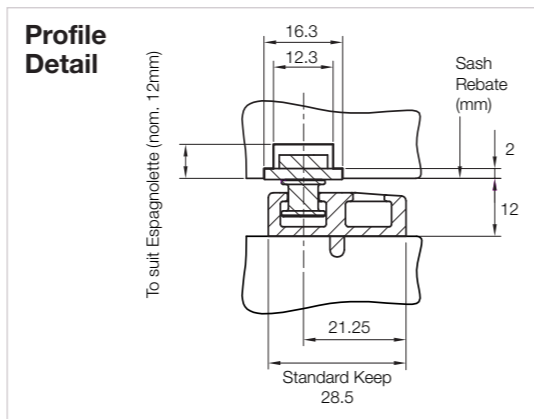

extensions with two backsets and three cam heights. The Maco Shootbolt Espagnolette is compatible with all standard espag handles with 43mm fixing centres with a 7mm square spindle and is capable of achieving BS7950.

Features and Benefits

- **Designed to give greater security in line with BS 7950 and Secured By Design**
- **Suitable for use on windows with a 16mm eurogroove**
- **Integral shootbolts with selectable 10 or 13mm bolt throw**
- **Interlocking keeps for improved strength**
- **Suitable for sash rebate sizes from 320mm to 1400mm**
- **Fitting extension pieces will enable larger sash rebate sizes**
- **20 or 22mm backset versions available**
- **7.7, 9 or 10.5mm mushroom cam heights**
- **Can be used to offer a low handle height on sash for limited access situations**
- **Blanking plug available to remove night-vent position on keep**
- **Adjustable compression via mushroom headed cams**
- **Keeps / striker plates are profile related, please phone for suitability**

Details

Lockbox	Backset	Mushrooms Cams	Product Code		
MK I	20	0	MA11262SC		
MK I	22	0	MA11263SC		
Shootbolt Extensions	Size	Mushrooms Cams	7.7mm Cams	9mm Cams	10.5mm Cams
PVCu					
320 - 400	GR 0	0	MA58177SC	MA58177SC	MA58177SC
401 - 800	GR 1	1	MA58160SC	MA58161SC	MA58157SC
801 - 1100	GR 2	2	MA58162SC	MA58163SC	MA58158SC
1101 - 1400	GR 3	2	MA58164SC	MA58165SC	MA58159SC
Timber					
320 - 400	GR 0	0	MA58170SC	MA58170SC	N/A
401 - 800	GR 1	1	MA58171SC	MA58174SC	N/A
801 - 1100	GR 2	2	MA58172SC	MA58175SC	N/A
1101 - 1400	GR 3	2	MA58173SC	MA58176SC	N/A
Extra Height Extensions					
PVCu & Timber					
250mm	-	1	MA11804SC	MA101530SC	N/A
400 - 600mm	-	1	MA102858SC	MA102859SC	N/A

1 shootbolt strike per extension. 1 mushroom strike per cam.

Size capacity

320 - 1400mm sash rebate size
250mm extension available
400 to 600mm extension available

Manufactured from

Mild steel

Finish

Silver Chromate
Tricoat (high corrosion resistance) also available