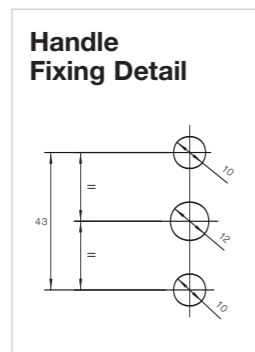

extensions with two backsets and three cam heights. The Maco Shootbolt Espagnolette is compatible with all standard espag handles with 43mm fixing centres with a 7mm square spindle and is capable of achieving BS7950.

Features and Benefits

- **Designed to give greater security in line with BS 7950 and Secured By Design**
- **Suitable for use on windows with a 16mm eurogroove**
- **Integral shootbolts with selectable 10 or 13mm bolt throw**
- **Interlocking keeps for improved strength**
- **Suitable for sash rebate sizes from 320mm to 1400mm**
- **Fitting extension pieces will enable larger sash rebate sizes**
- **20 or 22mm backset versions available**
- **7.7, 9 or 10.5mm mushroom cam heights**
- **Can be used to offer a low handle height on sash for limited access situations**
- **Blanking plug available to remove night-vent position on keep**
- **Adjustable compression via mushroom headed cams**
- **Keeps / striker plates are profile related, please phone for suitability**

Details

Lockbox	Backset	Mushrooms Cams	Product Code		
MK I	20	0	MA11262SC		
MK I	22	0	MA11263SC		
Shootbolt Extensions	Size	Mushrooms Cams	7.7mm Cams	9mm Cams	10.5mm Cams
PVCu					
320 - 400	GR 0	0	MA58177SC	MA58177SC	MA58177SC
401 - 800	GR 1	1	MA58160SC	MA58161SC	MA58157SC
801 - 1100	GR 2	2	MA58162SC	MA58163SC	MA58158SC
1101 - 1400	GR 3	2	MA58164SC	MA58165SC	MA58159SC
Timber					
320 - 400	GR 0	0	MA58170SC	MA58170SC	N/A
401 - 800	GR 1	1	MA58171SC	MA58174SC	N/A
801 - 1100	GR 2	2	MA58172SC	MA58175SC	N/A
1101 - 1400	GR 3	2	MA58173SC	MA58176SC	N/A
Extra Height Extensions					
PVCu & Timber					
250mm	-	1	MA11804SC	MA101530SC	N/A
400 - 600mm	-	1	MA102858SC	MA102859SC	N/A

1 shootbolt strike per extension. 1 mushroom strike per cam.

Size capacity

320 - 1400mm sash rebate size
250mm extension available
400 to 600mm extension available

Manufactured from

Mild steel

Finish

Silver Chromate
Tricoat (high corrosion resistance) also available