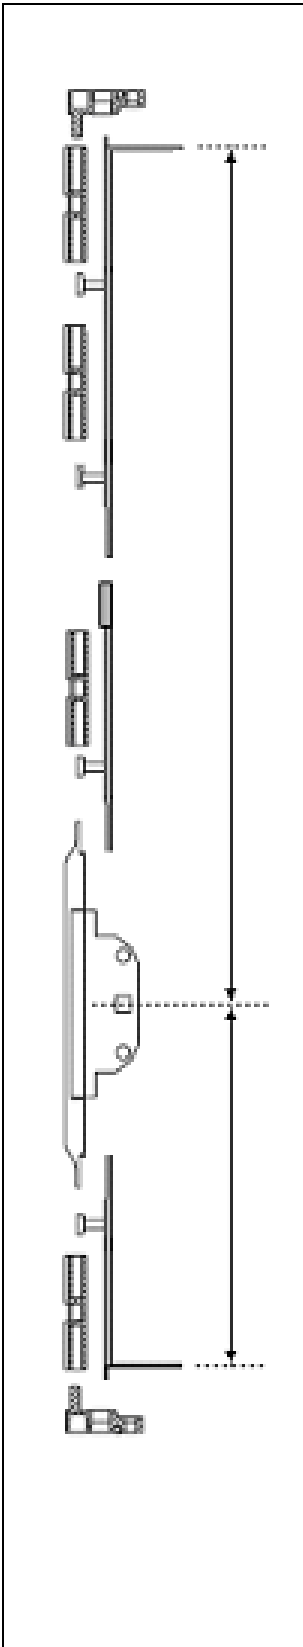

## Maco Shootbolt Espagnolette Low Handle Heights

### Lock Box

20mm Backset	MA11262SC
22mm Backset	MA11263SC

### Extensions

GR Ref	Sash Rebate	Mush Per Ext	Silver 7.7mm	Silver 9.0mm	Silver 10.5mm
0	320-400	0	MA58170SC	MA58170SC	MA58170SC
1	401-800	1	MA58171SC	MA58174SC	-
2	801-1100	2	MA58172SC	MA58175SC	-
3	1101-1400	2	MA57173SC	MA58176SC	-
	250mm Gear Ext	1	MA11804SC	MA101530SC	
	400-600mm Gear Ext	1	MA206508SC	MA206509SC	

### Top Extension

Centre Of Handle to Sash Rebate	Extension
160-189mm	GR0
190-400mm	GR1
401-550mm	GR2
551-700mm	GR3
701-950mm	GR3 & 250mm Gear ext.
951-1200	GR3 & 2 off 250mm Gear ext.