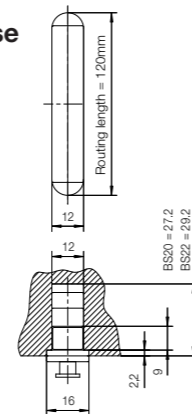

Lockcase Routing Detail