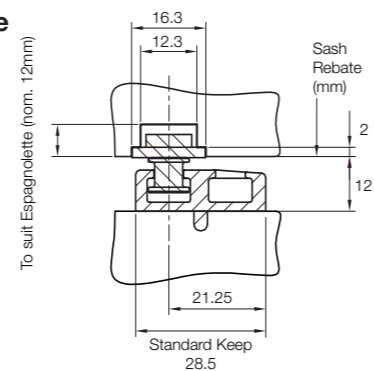

Profile Detail