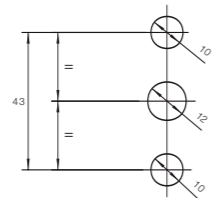

### Features and Benefits

- **Rapid assembly time**
- **Single piece telescopic system**
- **All screw fixings on one face**
- **Reduced screw fixings**
- **Central mushroom cams**
- **Compression adjustable mushroom cams**
- **Adjustable throw shootbolts**
- **Croppable version available for low handle height requirements**
- **Uses same lockcase as R.A.I.L. Espag**
- **No new striker plates are required**
- **Suitable for all eurogroove applications**
- **Enables sash and frame to be geared independently**
- **Exceeds BS7950 security requirements**
- **Suitable for sash rebate sizes from 525mm to 1425mm**
- **20 or 22mm backset versions available**
- **7.7 or 9mm mushroom cam heights**

**Lockcase Routing Detail**

**Handle Fixing Detail**

**Profile Detail**

#### Maco Mk3 Shootbolt Espagnolette - Telescopic - 20mm Backset

To suit sash rebate size	Size	Mushrooms per Espagnolette	7.7mm mushroom height	9mm mushroom height
525-600	Gr.1	2	MA204920SC	MA204927SC
600-675	Gr.2	4	MA204921SC	MA204928SC
675-825	Gr.3	4	MA204922SC	MA204929SC
825-975	Gr.4	4	MA204923SC	MA204930SC
975-1125	Gr.5	4	MA204924SC	MA204931SC
1125-1275	Gr.6	4	MA204925SC	MA204932SC
1275-1425	Gr.7	4	MA204926SC	MA204933SC

### Size capacity

525 to 1425mm espagnolette lengths