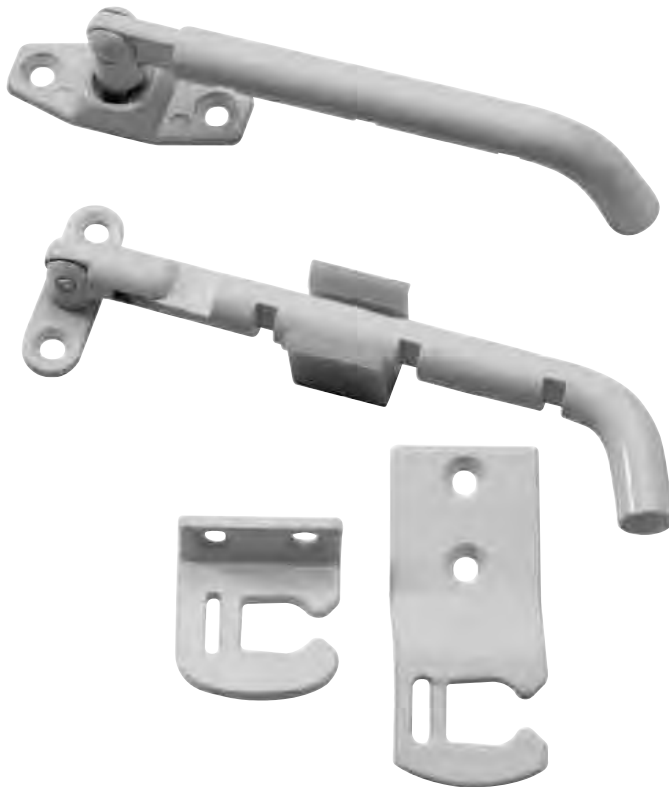

PN Lock Bar

Window restrictor stay

Features and Benefits

- Face mounted, factory fit or retrofit
- Open window may be latched in three positions
- Can only be de-restricted when window is closed
- Designed to accommodate all sash opening angles
- Works on inward and outward opening sashes
- Retainer clip supplied

Standard 3850

Back Plate 20mm wide

Slim back plate PVCu 0521

Back Plate 12mm wide

Angle bracket (left hand shown)

3851 = LH
3852 = RH

Flat bracket short (right hand shown)

0558-1 = LH
0558-2 = RH

Flush bracket (right hand shown)

3853 = LH
3854 = RH

Flat bracket long (right hand shown)

0534 = LH
0535 = RH