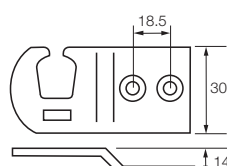

PN Lock Bar

Window restrictor stay

Features and Benefits

- Face mounted, factory fit or retrofit
- Open window may be latched in three positions
- Can only be de-restricted when window is closed
- Designed to accommodate all sash opening angles
- Works on inward and outward opening sashes
- Retainer clip supplied

Standard 3850

Back Plate 20mm wide

Slim back plate PVCu 0521

Back Plate 12mm wide

Angle bracket (left hand shown)

3851 = LH
3852 = RH

Flat bracket short (right hand shown)

0558-1 = LH
0558-2 = RH

Flush bracket (right hand shown)

3853 = LH
3854 = RH

Flat bracket long (right hand shown)

0534 = LH
0535 = RH