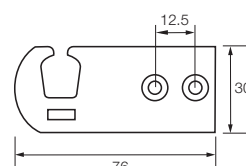

Standard 3850

Back Plate 20mm wide

Slim back plate PVCu 0521

Back Plate 12mm wide

Angle bracket (left hand shown)

3851 = LH
3852 = RH

Flat bracket short (right hand shown)

0558-1 = LH
0558-2 = RH

Flush bracket (right hand shown)

3853 = LH
3854 = RH

Flat bracket long (right hand shown)

0534 = LH
0535 = RH