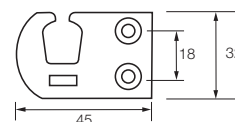

Standard 3850

Back Plate 20mm wide

Slim back plate PVCu 0521

Back Plate 12mm wide

Angle bracket (left hand shown)

3851 = LH
3852 = RH

Flat bracket short (right hand shown)

0558-1 = LH
0558-2 = RH

Flush bracket (right hand shown)

3853 = LH
3854 = RH

Flat bracket long (right hand shown)

0534 = LH
0535 = RH