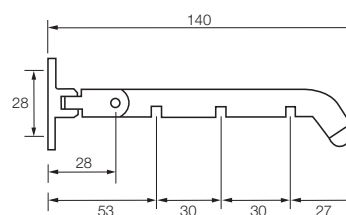

PN Lock Bar

Window restrictor stay

Features and Benefits

- Face mounted, factory fit or retrofit
- Open window may be latched in three positions
- Can only be de-restricted when window is closed
- Designed to accommodate all sash opening angles
- Works on inward and outward opening sashes
- Retainer clip supplied

Standard 3850

Back Plate 20mm wide

Slim back plate PVCu 0521

Back Plate 12mm wide

Angle bracket (left hand shown)

3851 = LH
3852 = RH

Flat bracket short (right hand shown)

0558-1 = LH
0558-2 = RH

Flush bracket (right hand shown)

3853 = LH
3854 = RH

Flat bracket long (right hand shown)

0534 = LH
0535 = RH