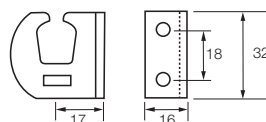

Standard 3850

Back Plate 20mm wide

Slim back plate PVCu 0521

Back Plate 12mm wide

Angle bracket (left hand shown)

3851 = LH
3852 = RH

Flat bracket short (right hand shown)

0558-1 = LH
0558-2 = RH

Flush bracket (right hand shown)

3853 = LH
3854 = RH

Flat bracket long (right hand shown)

0534 = LH
0535 = RH