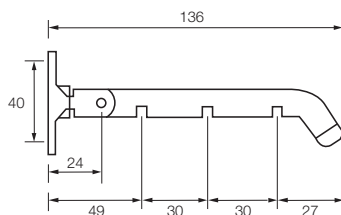

PN Lock Bar

Window restrictor stay

Features and Benefits

- Face mounted, factory fit or retrofit
- Open window may be latched in three positions
- Can only be de-restricted when window is closed
- Designed to accommodate all sash opening angles
- Works on inward and outward opening sashes
- Retainer clip supplied

Standard 3850

Back Plate 20mm wide

Slim back plate PVCu 0521

Back Plate 12mm wide

Angle bracket (left hand shown)

3851 = LH
3852 = RH

Flat bracket short (right hand shown)

0558-1 = LH
0558-2 = RH

Flush bracket (right hand shown)

3853 = LH
3854 = RH

Flat bracket long (right hand shown)

0534 = LH
0535 = RH