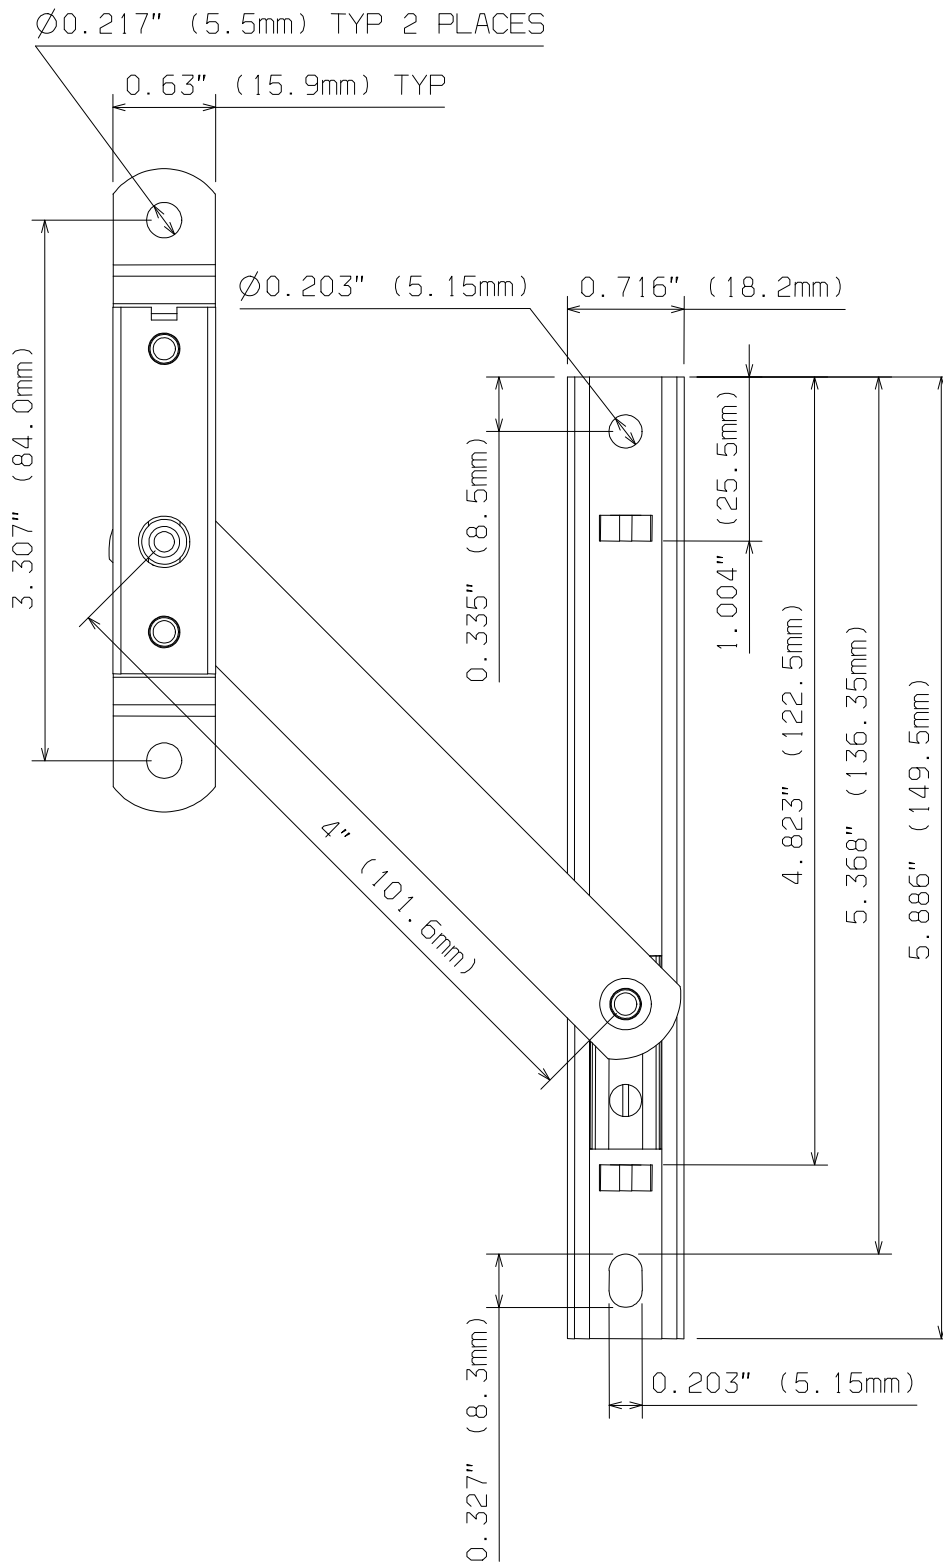

ANCILLARY DEVICES

ASSEMBLY SHEET - SDR4 Detachable Restrictor Stay

Not to Scale, All dimensions in inches & mm

It is the responsibility of the user to ensure that this document is at the latest issue.

Due to our policy of continual product improvement we reserve the right to alter specifications without notice.