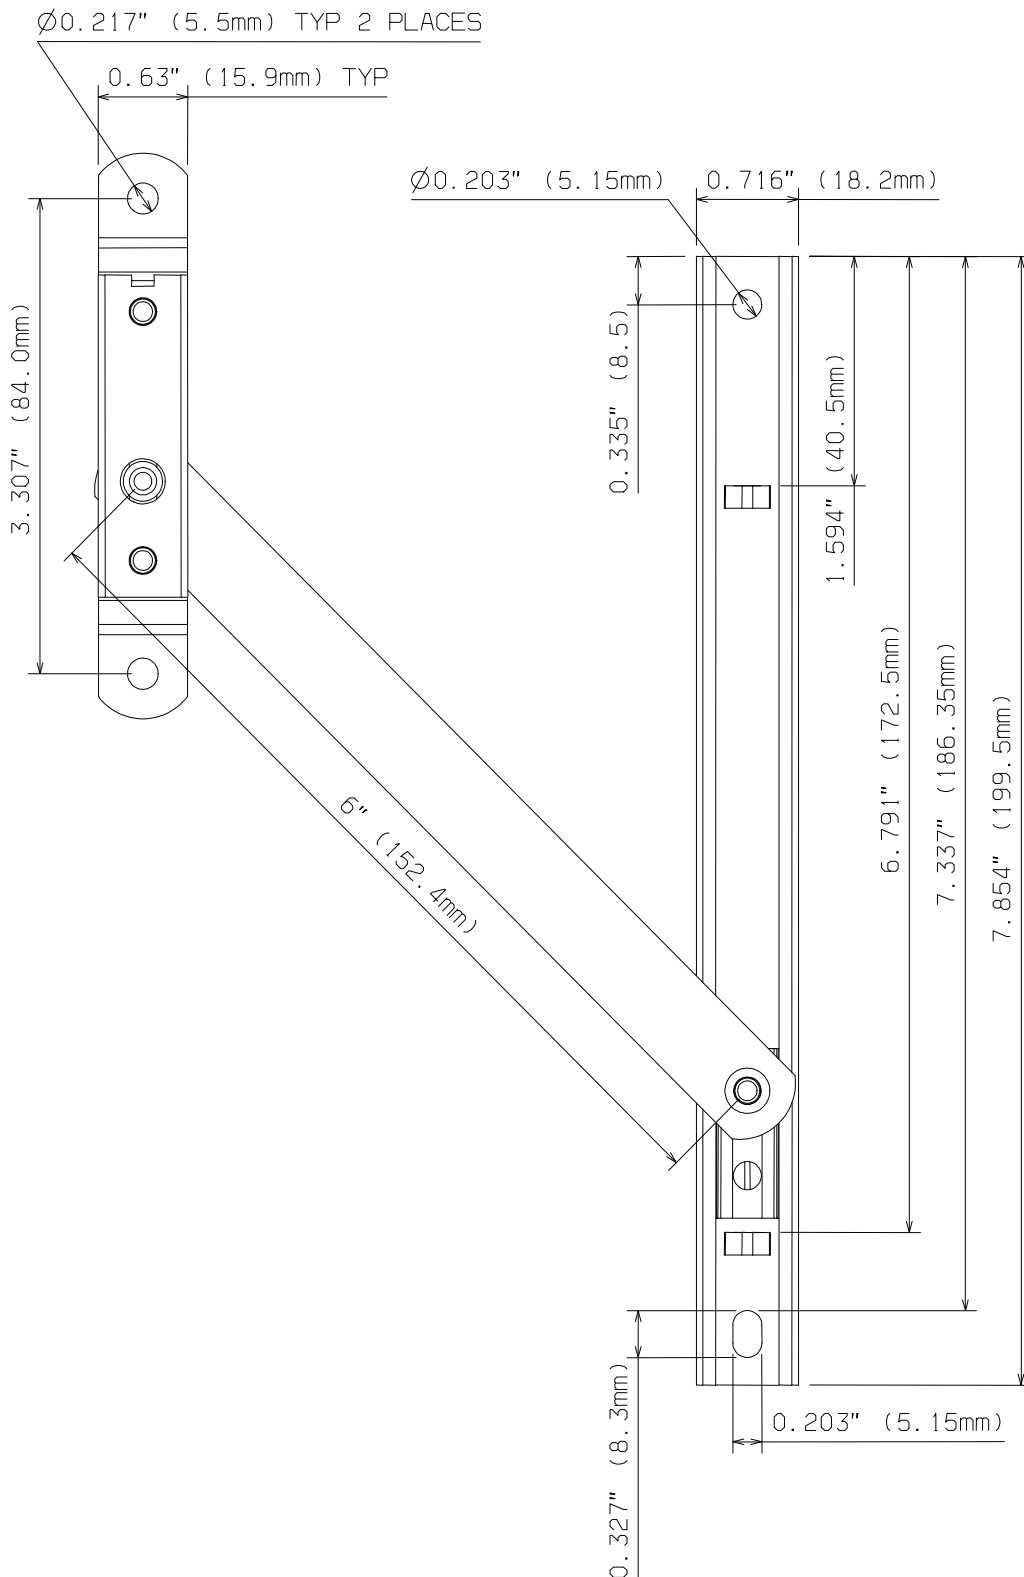

ANCILLARY DEVICES

ASSEMBLY SHEET - SDR6 Detachable Restrictor Stay

Not to Scale, All dimensions in inches & mm

It is the responsibility of the user to ensure that this document is at the latest issue.

Due to our policy of continual product improvement we reserve the right to alter specifications without notice.

It is the responsibility of the window manufacturer to ensure that the finished window meets the required performance and safety specification.

Securistyle Ltd.
Kingsmead Industrial Estate
Princess Elizabeth Way, Cheltenham,
Gloucestershire, GL51 7RE
Tel: +44 (0) 1242 221200
Fax: +44 (0) 1242 520828
Web: www.securistyle.co.uk