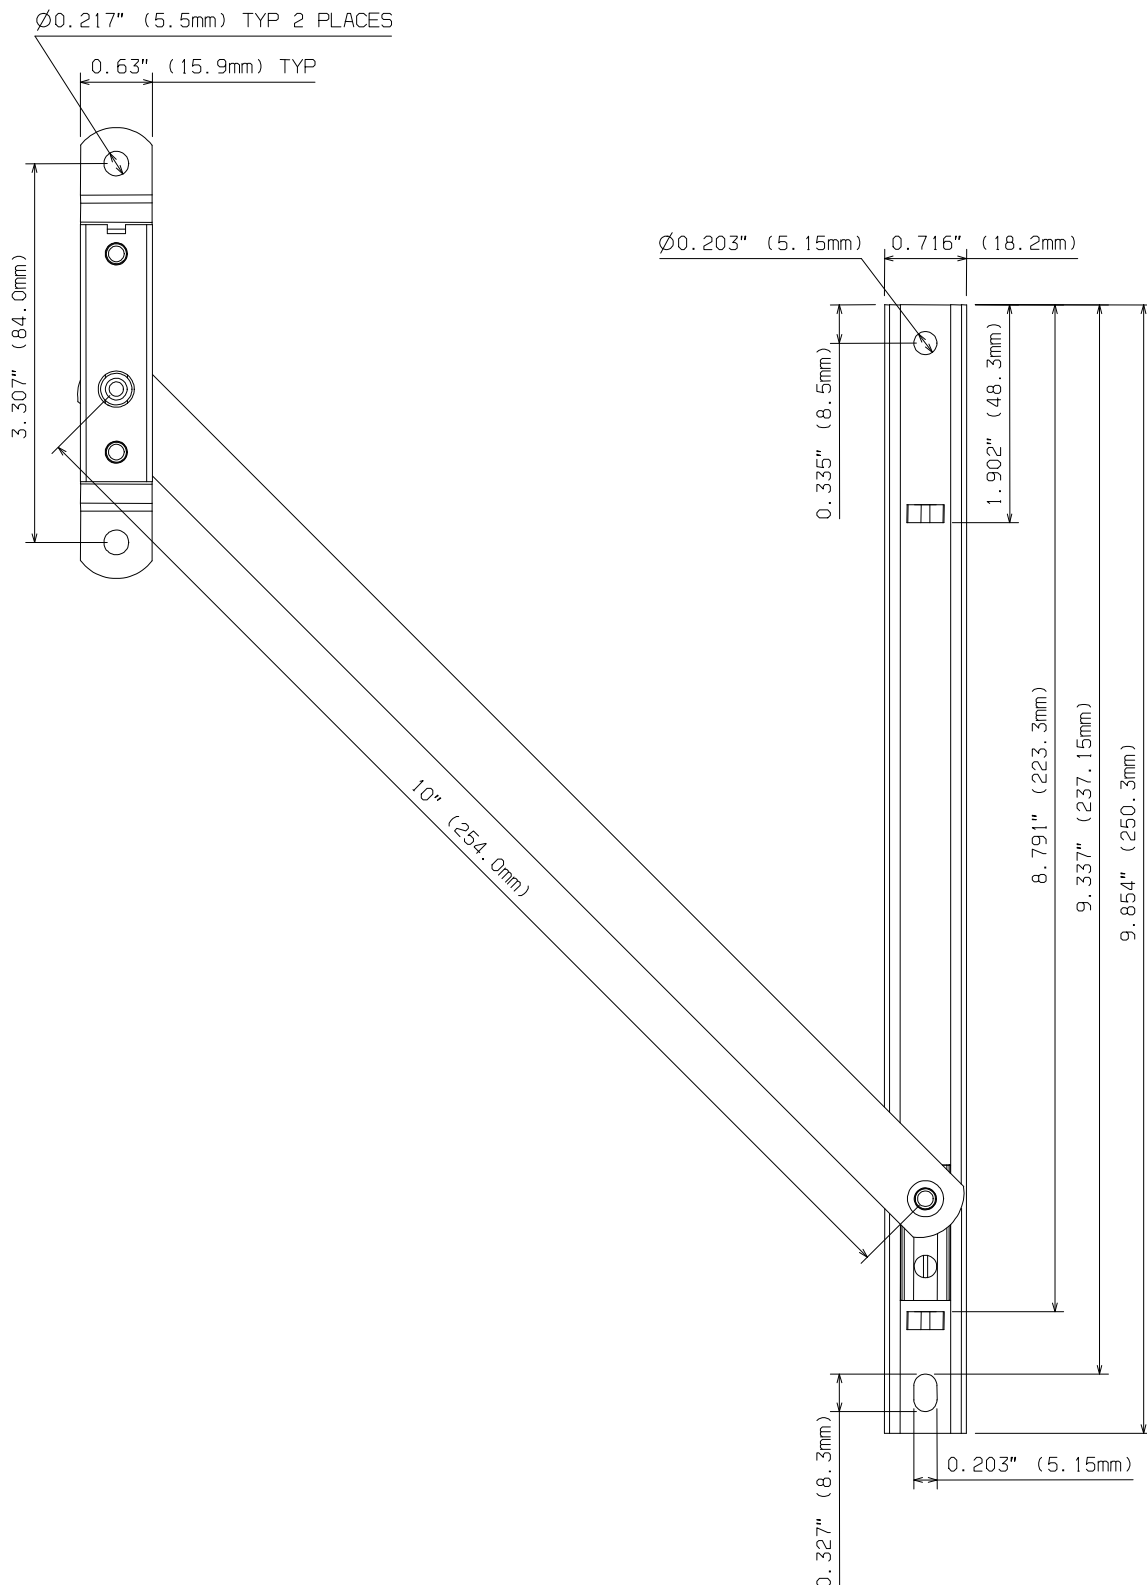

ANCILLARY DEVICES

ASSEMBLY SHEET - SDR10 Detachable Restrictor Stay

Not to Scale, All dimensions in inches & mm

It is the responsibility of the user to ensure that this document is at the latest issue.

Due to our policy of continual product improvement we reserve the right to alter specifications without notice.

It is the responsibility of the window manufacturer to ensure that the finished window meets the required performance and safety specification.

Securistyle Ltd.
Kingsmead Industrial Estate
Princess Elizabeth Way, Cheltenham,
Gloucestershire, GL51 7RE
Tel: +44 (0) 1242 221200
Fax: +44 (0) 1242 520828
Web: www.securistyle.co.uk