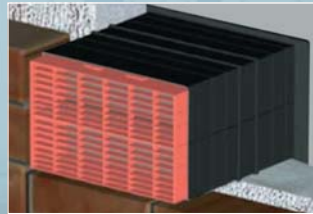

Sound attenuating telescopic air brick

Features

- Acoustic telescopic cavity liner
- Cowl and Louvre (fixed) or Hit and Miss (adjustable) ventilator available in sets
- Baffle reduces sound, light and draughts
- Contains 3 unique acoustic panels
- Complies with Building Regulations Approved Document J and BS 5440 Part 2: 2000 (excluding Hit & Miss version)
- Telescopic sleeve extends to suit opening. '9 x 6' Liner extends from 250 to 404mm (air brick fitted), '9 x 3' Liner extends from 250 to 368mm (air brick fitted)
- No special fixing required, Air Brick inserted into opening

Specifiers Text

Available on request

Details

Product	Code
'9 x 3' Acoustic AirLiner® Set (Cowl, Air Brick, AirLiner® and Louvre)	TAL4CWL
'9 x 3' Acoustic AirLiner® Set (Cowl, Air Brick, AirLiner® and Hit & Miss ventilator)	TAL4MHCWL
'9 x 6' Acoustic AirLiner® Set (Cowl, Air Brick, AirLiner® and Louvre)	TALCWL
'9 x 6' Acoustic AirLiner® Set (Cowl, Air Brick, AirLiner® and Hit & Miss ventilator)	TALHMCW

Individual components available on request.
External Louvre and Cowl available in white, buff/sand or terracotta finishes. Internal Louvre available in white finish, liner available in black finish.

Telescopic Air Brick with Cowl and Louvre