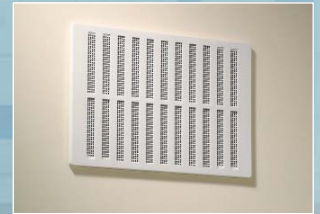

Hit and Miss ventilator