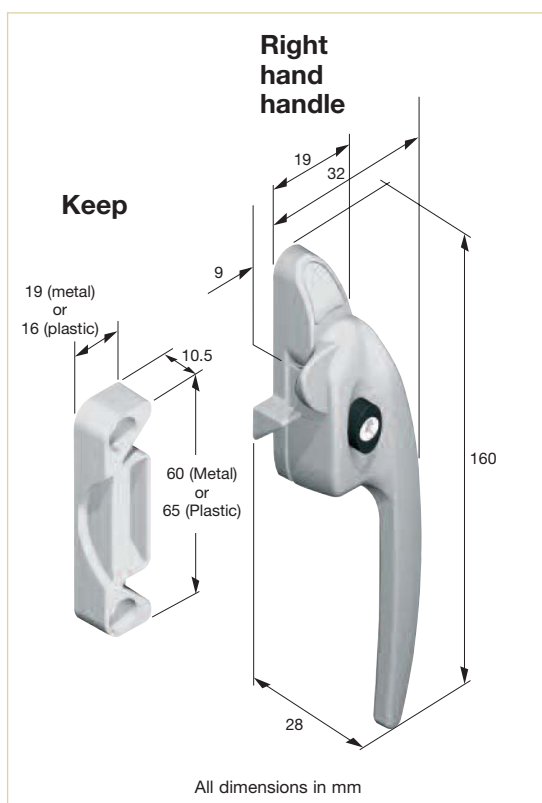

Details

Product	Product Code
Select Cockspur right hand handle - locking	TF1200
Select Cockspur left hand handle - locking	TF1201
Select Cockspur right hand handle - non locking	TF1200DM
Select Cockspur left hand handle - non locking	TF1201DM
Select Cockspur right hand handle - fire escape	TF1200FE
Select Cockspur left hand handle - fire escape	TF1201FE
Metal flat keep	TF1263
Metal bevelled keep	TF1264
Plastic flat keep	TF1243
Plastic bevelled keep	TF1244

Manufactured from

Zinc Alloy to BS EN 1774 ZL3, Plastic keep – PA6, Component Parts – POM, PA6

Recommended screws

4mm (No.8) Countersunk Head

Standards

Tested in accordance with DD CEN/TS 13126-2:2004