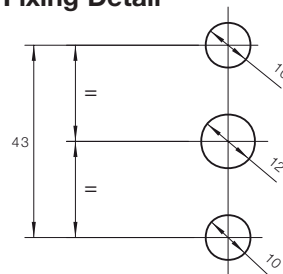

Handle Fixing Detail

Locking

Non-locking

Fire escape - green button