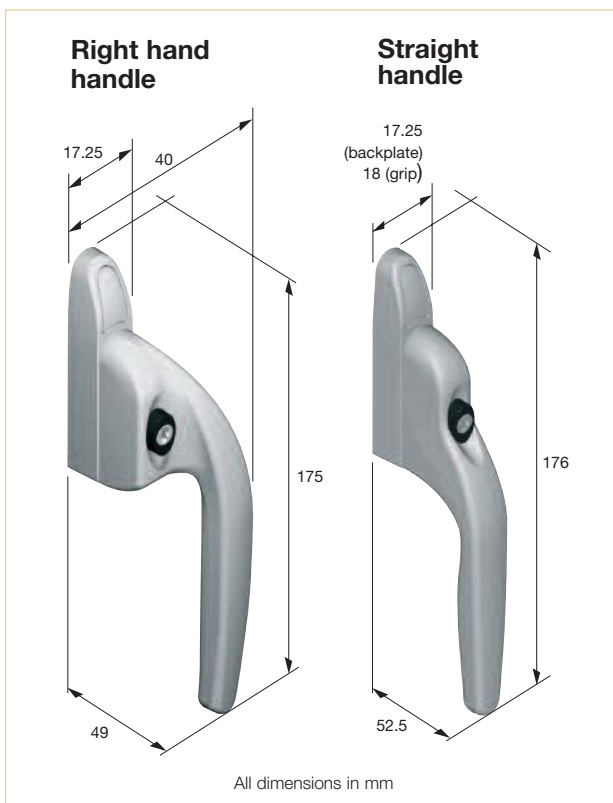

Details

Product	Product Code
Select Standard Espagnolette right hand handle - locking, 7 x 30mm spindle	TF1430RH7
Select Standard Espagnolette left hand handle - locking, 7 x 30mm spindle	TF1430LH7
Select Standard Espagnolette straight hand handle - locking, 7 x 30mm spindle	TF1430NH7
Select Standard Espagnolette right hand handle - non locking, 7 x 30mm spindle	TF1430RH7DM
Select Standard Espagnolette left hand handle - non locking, 7 x 30mm spindle	TF1430LH7DM
Select Standard Espagnolette straight hand handle - non locking, 7 x 30mm spindle	TF1430NH7DM
Select Standard Espagnolette right hand handle - fire escape, 7 x 30mm spindle	TF1430RH7FE
Select Standard Espagnolette left hand handle - fire escape, 7 x 30mm spindle	TF1430LH7FE
Select Standard Espagnolette straight hand handle - fire escape, 7 x 30mm spindle	TF1430NH7FE

Non standard spindle sizes available on request.

Manufactured from

Zinc Alloy to BS EN 1774 ZL3.

Recommended screws

M5 Machine Screws

Standards

Tested in accordance with DD CEN/TS 13126-3:2004.

Finishes

Suffix product code with:
-020 (white paint), -357 (silver paint), -023 (brown paint),
-235 (gold paint), -825 (satellite chrome), -818 (bright nickel),
-102 (albratin gold)

NOTE: Plated finishes are not suitable for use in coastal or highly corrosive environments.

More information

Contact the distributor for your country, details at www.titon.com.