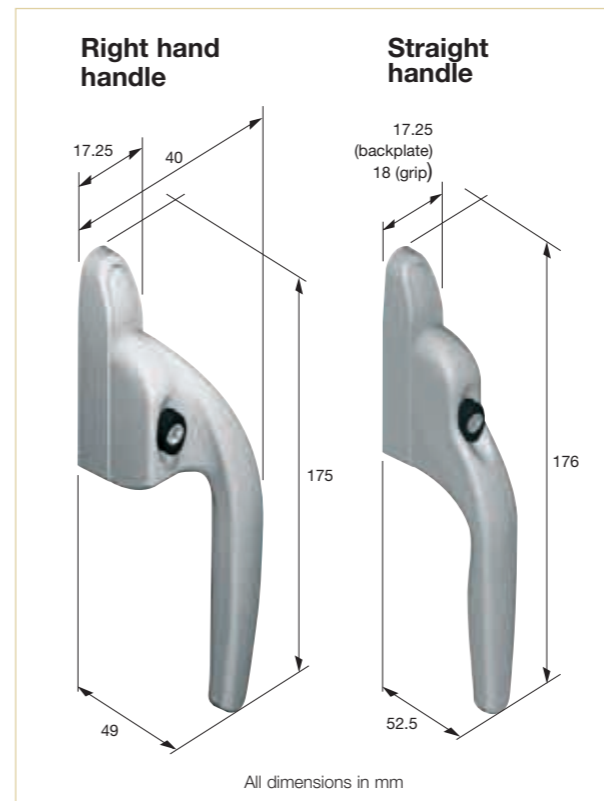

More information

enquiries@titon.co.uk / 01206 713801

Handle Fixing Detail