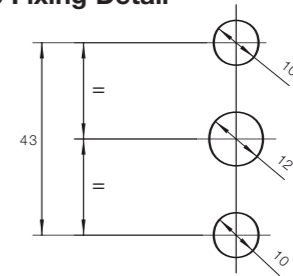

Handle Fixing Detail

Locking

Non-locking

Fire escape - green button